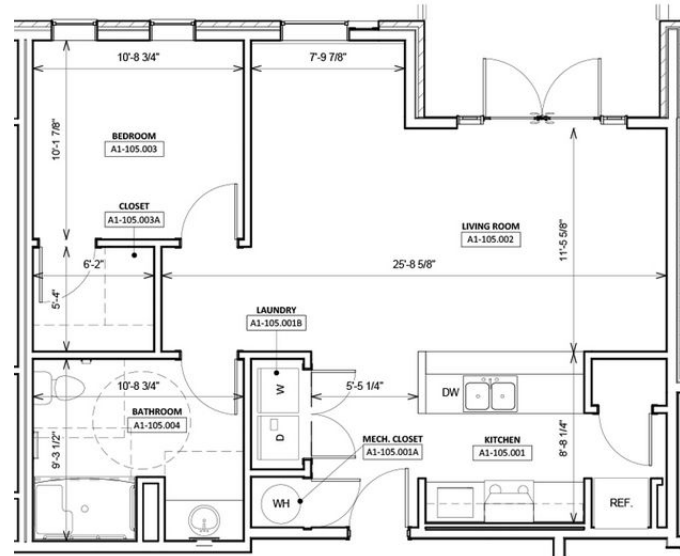

ILLINOIS PLACE

ONE BEDROOM ADA

1 BEDROOM
745-755 SQ. FT.

ILLINOISPLACEAPTS.COM

3295 ILLINOIS STREET
INDIANAPOLIS, IN 46208

OFFICE HOURS - 10AM TO 5PM

PLEASE NOTE THAT RENTAL RATES, AVAILABILITY, DEPOSITS AND SPECIALS ARE SUBJECT TO CHANGE WITHOUT NOTICE AND ARE BASED ON AVAILABILITY. LEASE TERMS VARY AND MINIMUM LEASE TERMS AND OCCUPANCY GUIDELINES MAY APPLY. CONTACT LEASING OFFICE FOR DETAILS.