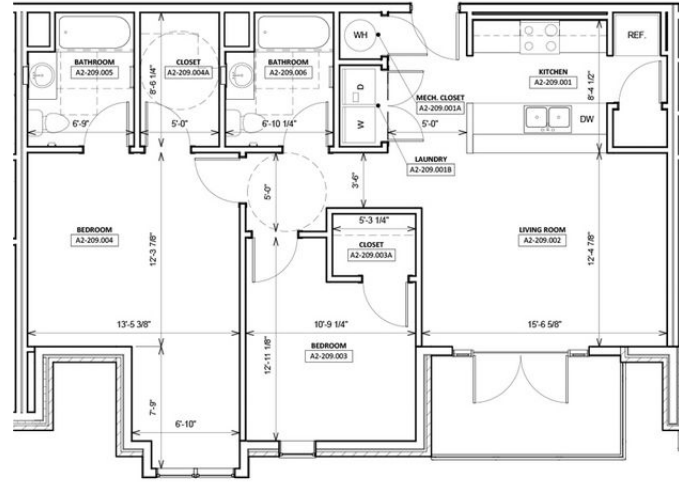

# ILLINOIS PLACE

## TWO BEDROOM

2 BEDROOM  
970-980 SQ. FT.

ILLINOISPLACEAPTS.COM

3295 ILLINOIS STREET  
INDIANAPOLIS, IN 46208

OFFICE HOURS - 10AM TO 5PM

PLEASE NOTE THAT RENTAL RATES, AVAILABILITY, DEPOSITS AND SPECIALS ARE SUBJECT TO CHANGE WITHOUT NOTICE AND ARE BASED ON AVAILABILITY. LEASE TERMS VARY AND MINIMUM LEASE TERMS AND OCCUPANCY GUIDELINES MAY APPLY. CONTACT LEASING OFFICE FOR DETAILS.