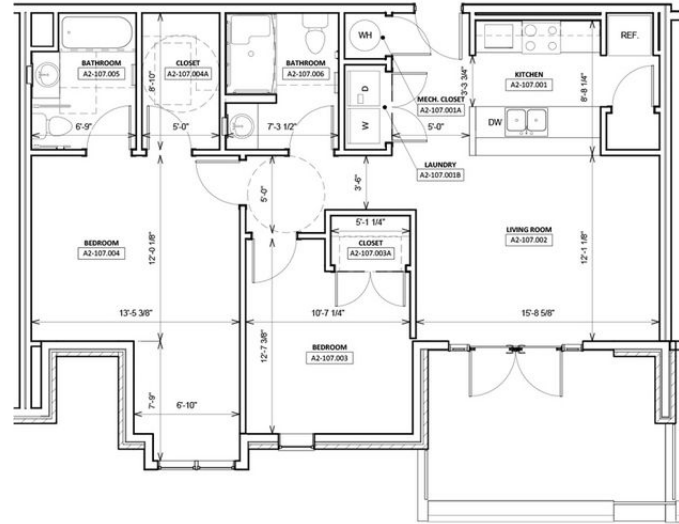

# ILLINOIS PLACE

## TWO BEDROOM ADA

2 BEDROOM  
970-980 SQ. FT.  
STARTING AT \$666

[ILLINOISPLACEAPTS.COM](http://ILLINOISPLACEAPTS.COM)

3295 ILLINOIS STREET  
INDIANAPOLIS, IN 46208

OFFICE HOURS - 10AM TO 5PM

PLEASE NOTE THAT RENTAL RATES, AVAILABILITY, DEPOSITS AND SPECIALS ARE SUBJECT TO CHANGE WITHOUT NOTICE AND ARE BASED ON AVAILABILITY. LEASE TERMS VARY AND MINIMUM LEASE TERMS AND OCCUPANCY GUIDELINES MAY APPLY. CONTACT LEASING OFFICE FOR DETAILS.